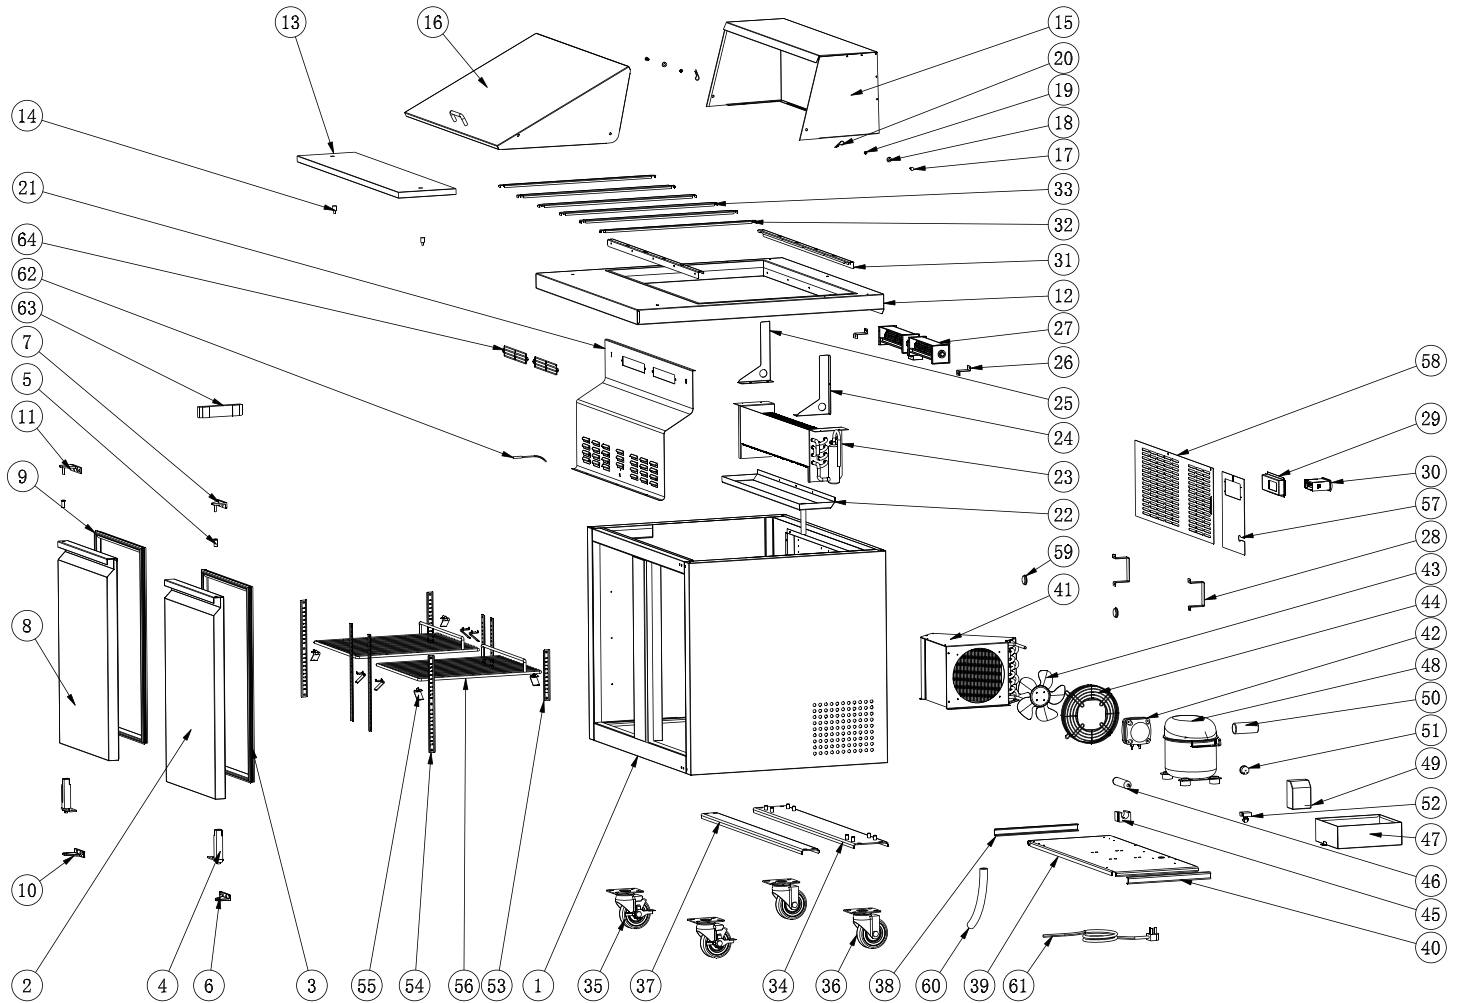

Parts Breakdown

Model PT-CN-0920E-HC 59129

Parts Breakdown

Model PT-CN-0920E-HC 59129

Item No.	Description	Position	Item No.	Description	Position	Item No.	Description	Position
AO056	Cabinet for 59129	1	AF100	Inner Drain Pan for 59129	22	AI321	Condenser Fan Motor for 59129	42
AP026	Right Door for 59129	2	AL945	Evaporator for 59129	23	AI391	Blade of Condenser Fan Motor for 59129	43
AO058	Gasket for 59129	3, 9	AL925	Right Clapboard of Evaporator for 59129	24	AA207	Condenser Fan Motor Cover for 59129	44
AA955	Left/Right Spring Hinge for 59129	4	AL926	Left Clapboard of Evaporator for 59129	25	AB595	Filter Fixer for 59129	45
AA388	Axis Cover for 59129	5	AL927	Evaporator Cover Support for 59129	26	AB594	Filter D25x160-B for 59129	46
AA360	Bottom Left Hinge for 59129	6	AP029	Evaporator Fan Motor for 59129	27	AF087	Outer Drain Pan for 59129	47
AF070	Upper Right Hinge for 59129	7	AF080	Stand Off Bracket for 59129	28	AI372	Compressor for 59129	48
AP027	Left Door for 59129	8	AB320	Thermostat Installation Board for 59129	29	AI373	Compressor Starting Components for 59129	49-52
61468	Left Bottom Hinge for 59129	10	AL929	Thermostat for 59129	30	AF089	K Strip-2 Holes for 59129	53
AB200	Upper Left Hinge for 59129	11	AP035	Pan Bracket Support for 59129	31	AF090	K Strip-3 Holes for 59129	54
AO070	Top Board for 59129	12	AL953	Pan Bracket-15 for 59129	32	26884	K Clip for 59129	55
AO071	Cutting Board for 59129	13	AL954	Pan Bracket-25 for 59129	33	AN875	Shelf for 59129	56
AB253	Fixer for Cutting Board for 59129	14	AO067	Castor Support for 59129	34	AL948	Thermostat Installation Board for 59129	57
AO072	Back Cover for 59129	15	26247	Caster without Brake for 59129	35	AP031	Back Grill for 59129	58
AO073	Lid for 59129	16	26246	Caster with Brake for 59129	36	AB169	Foaming Hole Cover for 59129	59
AB256	Dowel for 59129	17	AO068	Assembling Panel Support for 59129	37	AA133	Drain Hose for 59129	60
AB257	Plastic Bolt for 59129	18	AL939	Left Compressor Unit Track for 59129	38	AA135	Power Cord for 59129	61
AB258	Nut for 59129	19	AF086	Compressor Unit Installation Board for 59129	39	AA379	Temperature Probe for 59129	62
AB259	Split Pin for 59129	20	AF085	Compressor Unit Track for 59129	40	AA596	Thermometer for 59129	63
AP028	Evaporator Cover for 59129	21	AB159	Condenser for 59129	41	AL950	Evaporator Fan Cover for 59129	64